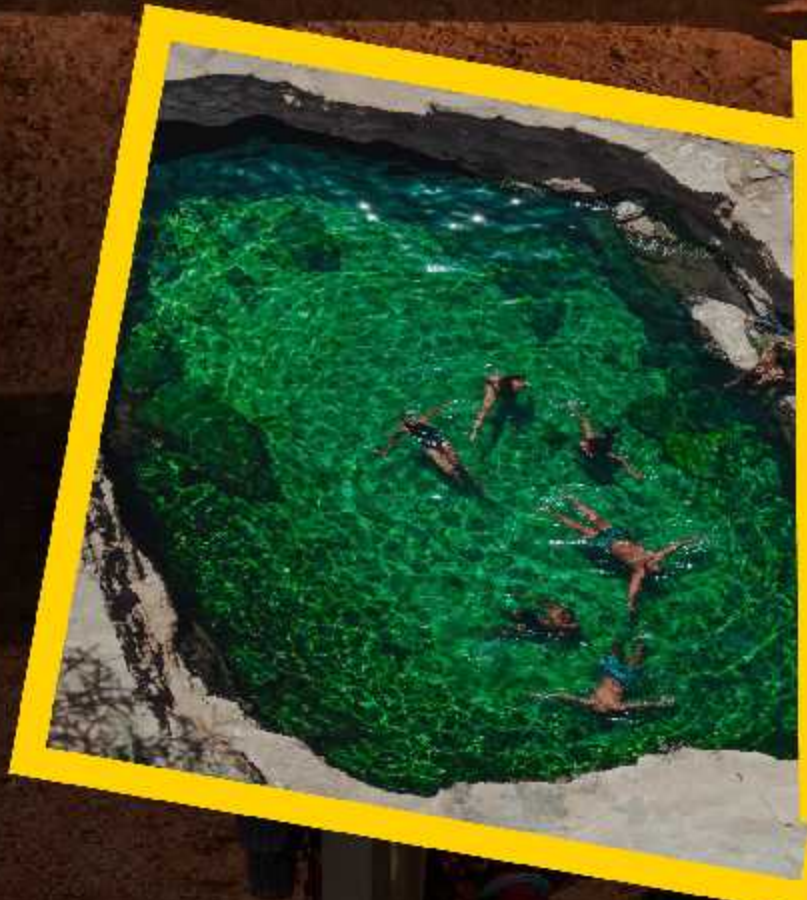

T&C Applies
Single, supplement applies.
Rates based on entry room category.
Rates are subject to change.

Easter *Samburu* DEALS

Sarova Shaba Game Lodge

VALIDITY: 03 APR - 06 APR

🕒 3 DAYS 2 NIGHTS

KSH. **40,700**
PER PERSON SHARING